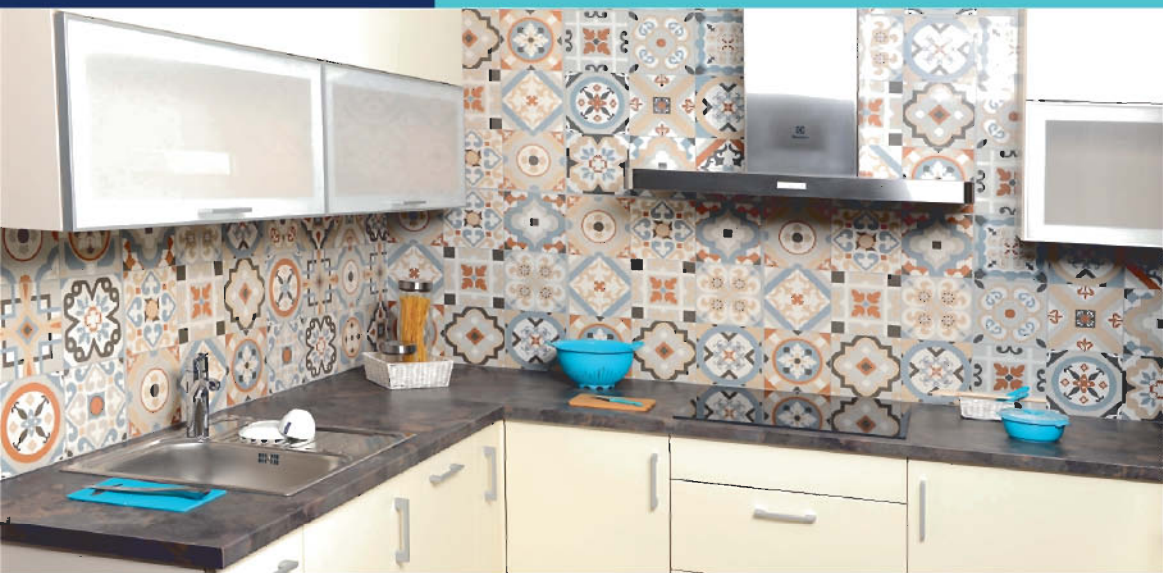

A modern bathroom featuring a vanity with a white vessel sink and a colorful, geometric patterned countertop. The floor is covered in matching patterned tiles. A wooden ladder-style shelf holds various bathroom items. A large window on the left offers a view of a green landscape. The wall behind the vanity is made of horizontal wood slats, with a round mirror and two pendant lights.

HLEDÁTE INSPIRACI?

NAVŠTIVTE NÁŠ SHOWROOM

SAPHO
KOUPELNY | KUCHYNĚ

OD ČESKÉHO VÝROBCE

Plynářská 291, Příbram, tel.: 774 715 020, **Otevírací doba:** Po–Pá 8:30–17:00